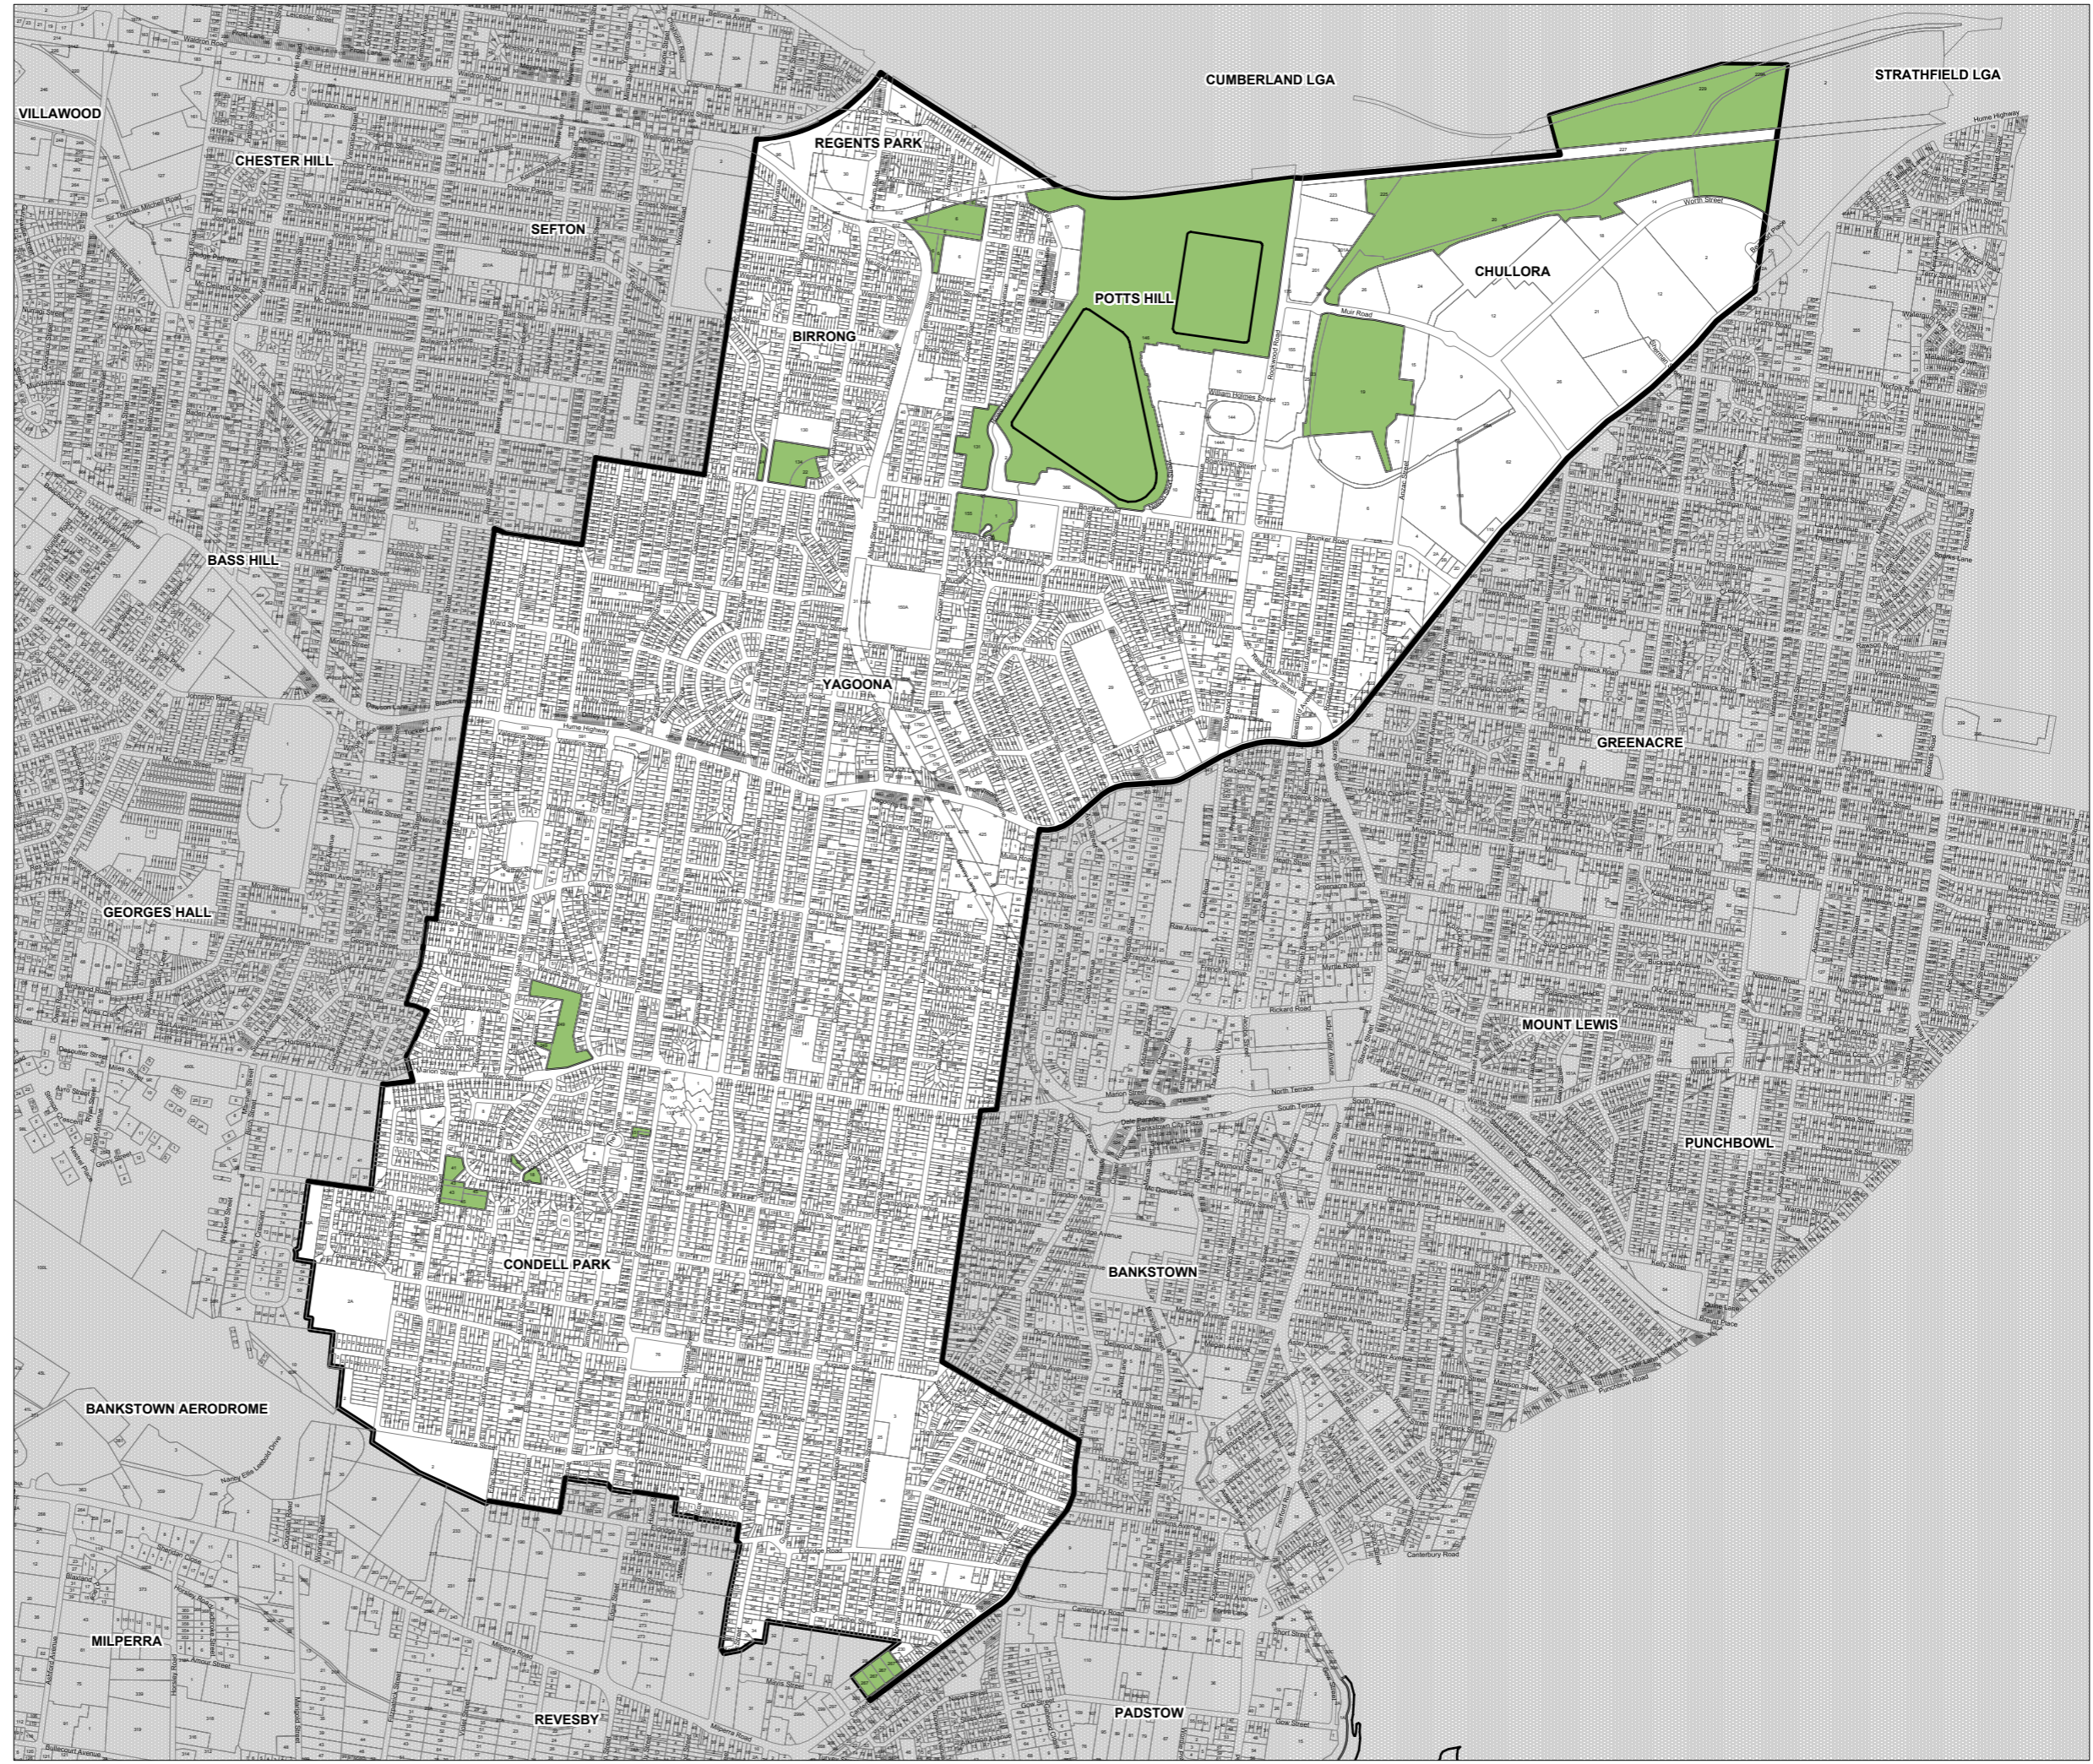

Bankstown Local Environmental Plan 2015

Terrestrial Biodiversity Map

Terrestrial Biodiversity

Biodiversity

Cadastre

Cadastre June 2016 © Canterbury-Bankstown City Council

Map identification number: 350_PLP_BIO_001_023_20160914